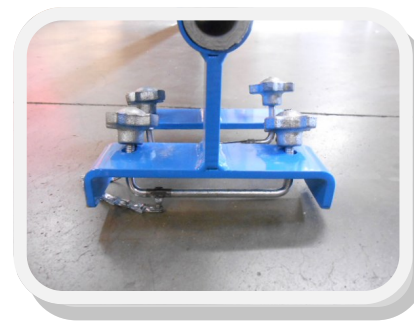

Generation 3

Knob: RPLC-fbknob3

Bracket: RPLC-fbbracket3

Generation 1

Knob

Generation 2

Knob

Bracket

Generation 3

Knob

Bracket

Any questions or problems, please call Tumbl Trak at

(800) 331-4362