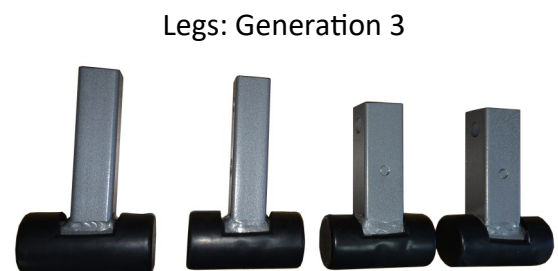

Mini Trak Replacement Feet & Legs

Part SKUs

Generation 2: Legs SKU = RPLC-mtlegs2

Generation 3: Legs SKU = RPLC-mtlegs3

Please call 800-331-4362 if you have any question or need additional assistance.